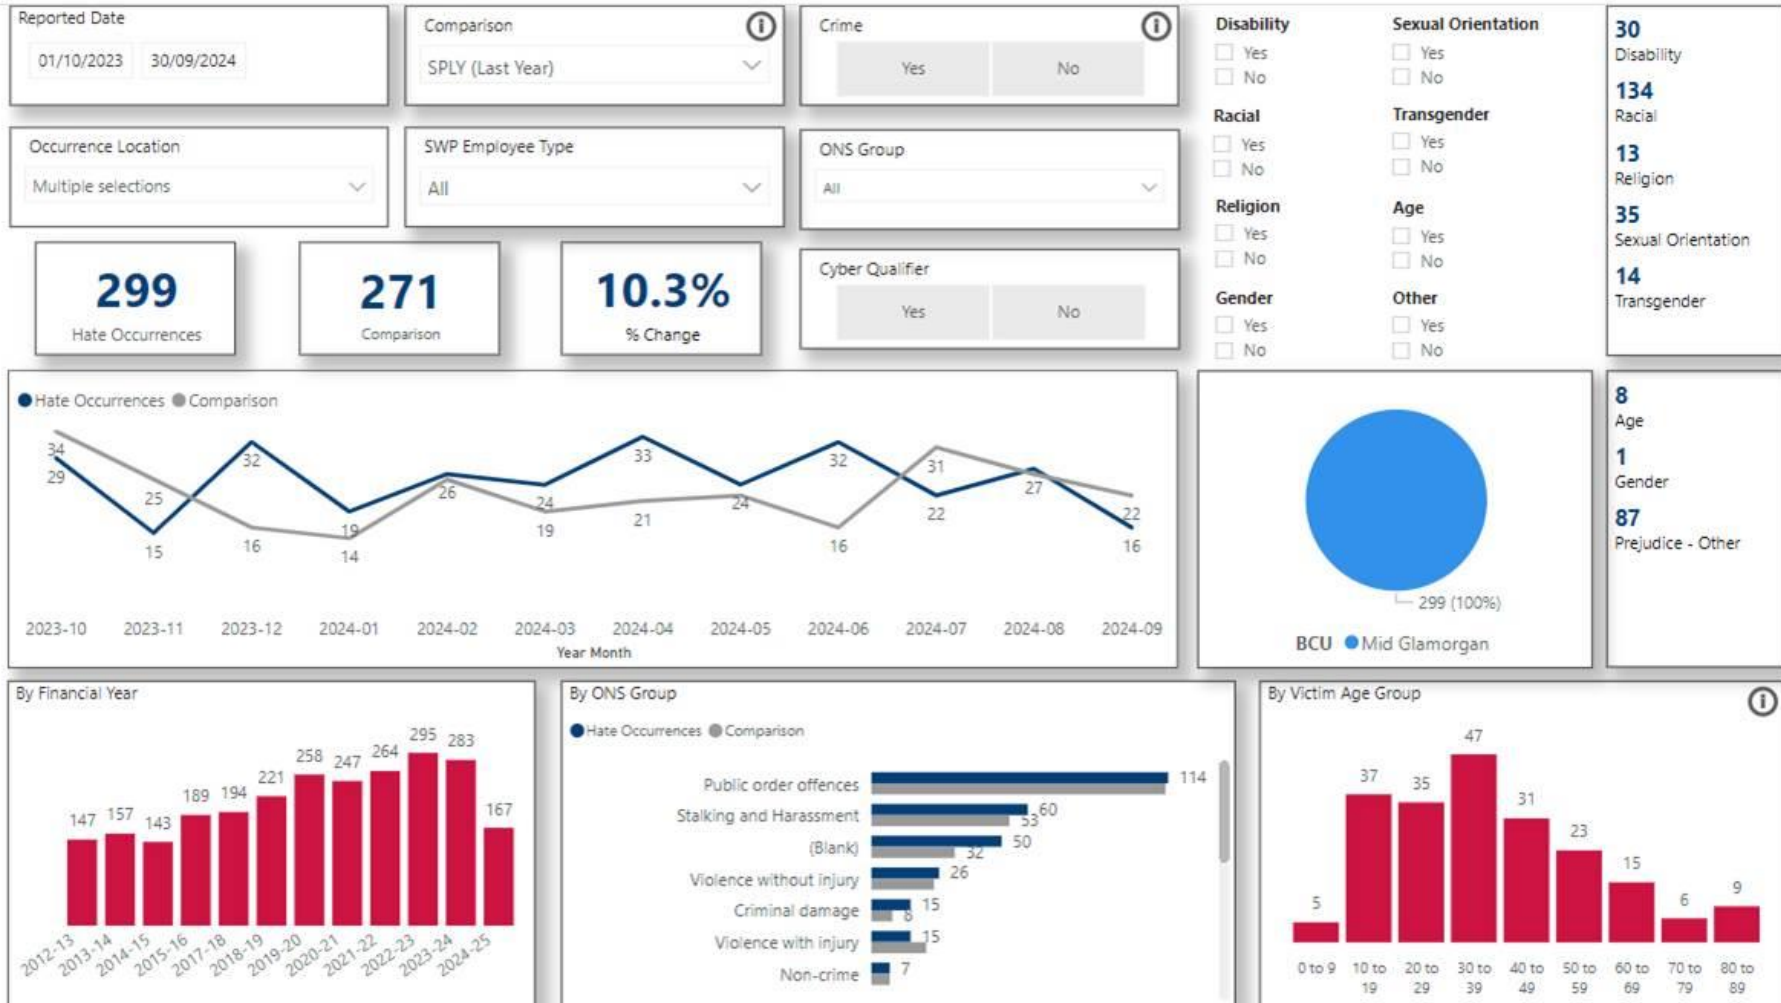

South Wales Police Hate Crime Data (as per 3.3)

**Bridgend Local Authority Level**

## South Wales Police Hate Crime Data (as per 3.3)

The information above shows an increase of 10.3% in hate crimes for the local authority between October 2023 and September 2024.

- Spikes in reported hate occurrences were in December 2023, April 2024 and June 2024.
- The majority of hate occurrences reported cited discrimination based on race.
- The most common victim age group was 30-39, followed by 10-19.
- Public order offences remain the most common type of offence, followed by stalking and harassment. Yearly comparison shows a reduction in violence with injury offences.