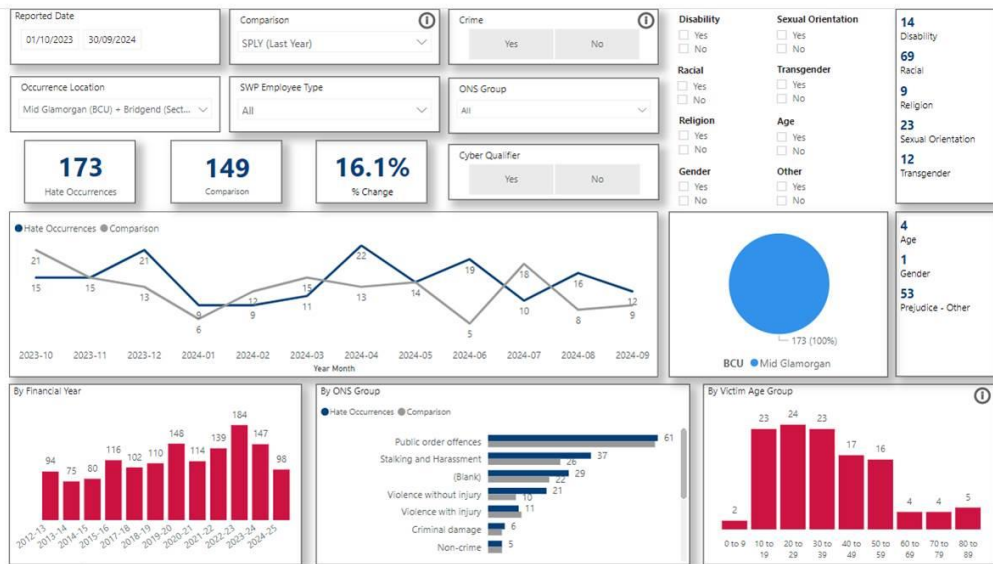

South Wales Police Hate Crime Data (as per 3.3)

The information above shows an increase of 10.3% in hate crimes for the local authority between October 2023 and September 2024.

- Spikes in reported hate occurrences were in December 2023, April 2024 and June 2024.
- The majority of hate occurrences reported cited discrimination based on race.
- The most common victim age group was 30-39, followed by 10-19.
- Public order offences remain the most common type of offence, followed by stalking and harassment. Yearly comparison shows a reduction in violence with injury offences.

A comparison between the Bridgend and Maesteg sector is below.

Bridgend Sector